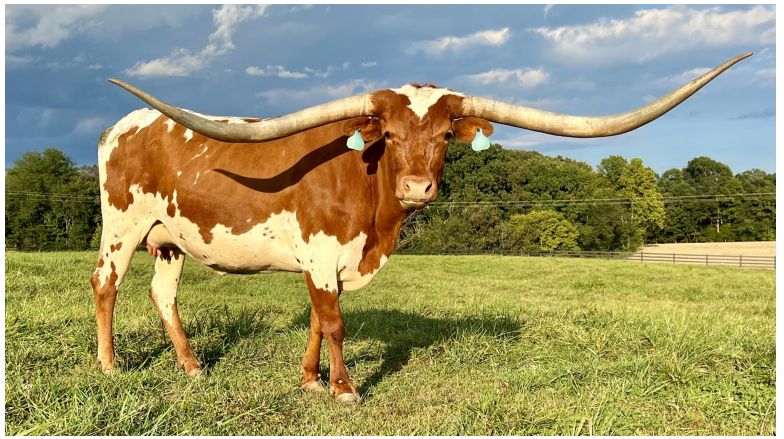

# Pacific Roxy

**Date of Birth:** 05/16/2017  
**Registration 1:** 286006  
**Registration 2:** CI314229  
**Breeder:** Fairlea Longhorns  
**Owner:** James Presley Longhorns

Courtesy of James Presley Longhorns

**Total Horn:** 106.0000 on 02/19/2024  
**TTT:** 90.3750 on 06/11/2024

Pacific Roxy

Simba

BL RIO FOXY 009

Top Caliber

RM Miss Kitty

JP RIO GRANDE

BL FOXY LADY